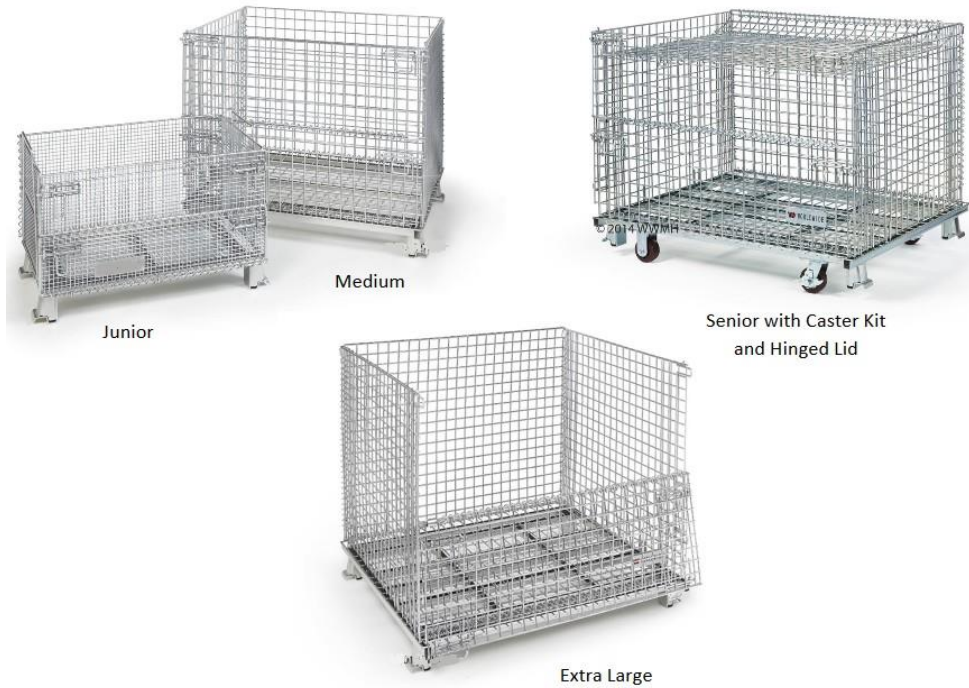

NEW COLLAPSIBLE WIRE MESH BIN PRICE LIST