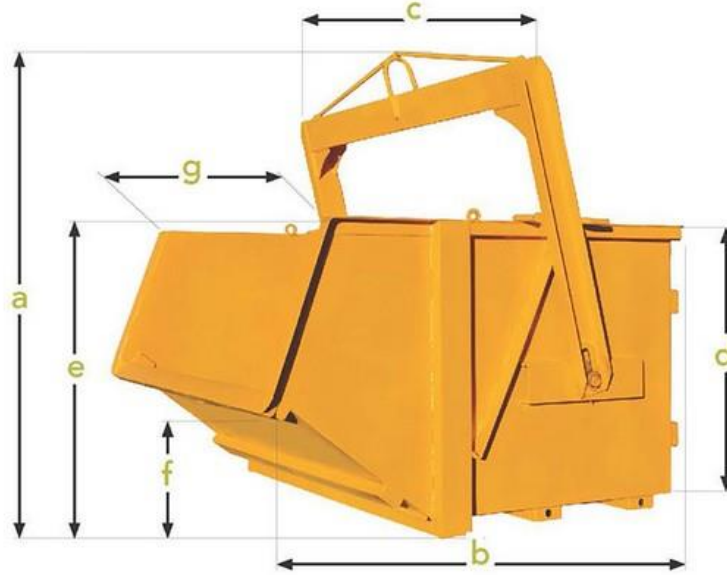

KLETON

Tilt Truck, Polyethylene, 1.1 cu. yd., 1250 lbs. Load Capacity

- Overall Length: 66"
- Overall Width: 34"
- Overall Height: 43"
- Durability: Standard Duty

Model: MN982

\$ 974.00 EA

KLETON

Tilt Truck, Polyethylene, 1.1 cu. yd., 2000 lbs. Load Capacity

- Overall Length: 66"
- Overall Width: 34"
- Overall Height: 43"
- Durability: Heavy Duty

Model: MN983

\$ 1189.00 EA

CRANE LIFT SELF DUMPING HOPPERS

Bin Dimensions and Specs

MODEL	VOLUME	A	B	C	D	E	F	G	CAPACITY	TARE WEIGHT
SB 13	1.3 yd	5'1"	6'	3'8"	3'1"	3'1"	1'10"	3'	4409 lbs	540 lbs
SB 20	1.96 yd	5'	6'5"	4'6"	3'2"	3'2"	1'10"	3'9"	6610 lbs	717 lbs
SB 26	2.62 yd	5'4"	6'9"	5'3"	3'3"	3'3"	1'11"	4'6"	8818 lbs	1091 lbs
SB 39	3.92 yd	6'2"	7'	6'4"	4'1"	4'1"	1'11"	5'5"	13227 lbs	1334 lbs
SB 52	5.23 yd	6'7"	8'4"	7'4"	3'7"	3'3"	2'3"	6'7"	17,700 lbs	2,550 lbs
SB 78	7.85 yd	7'9"	9'2"	7'4"	4'7"	4'3"	3'	6'7"	27,000 lbs	3,597 lbs